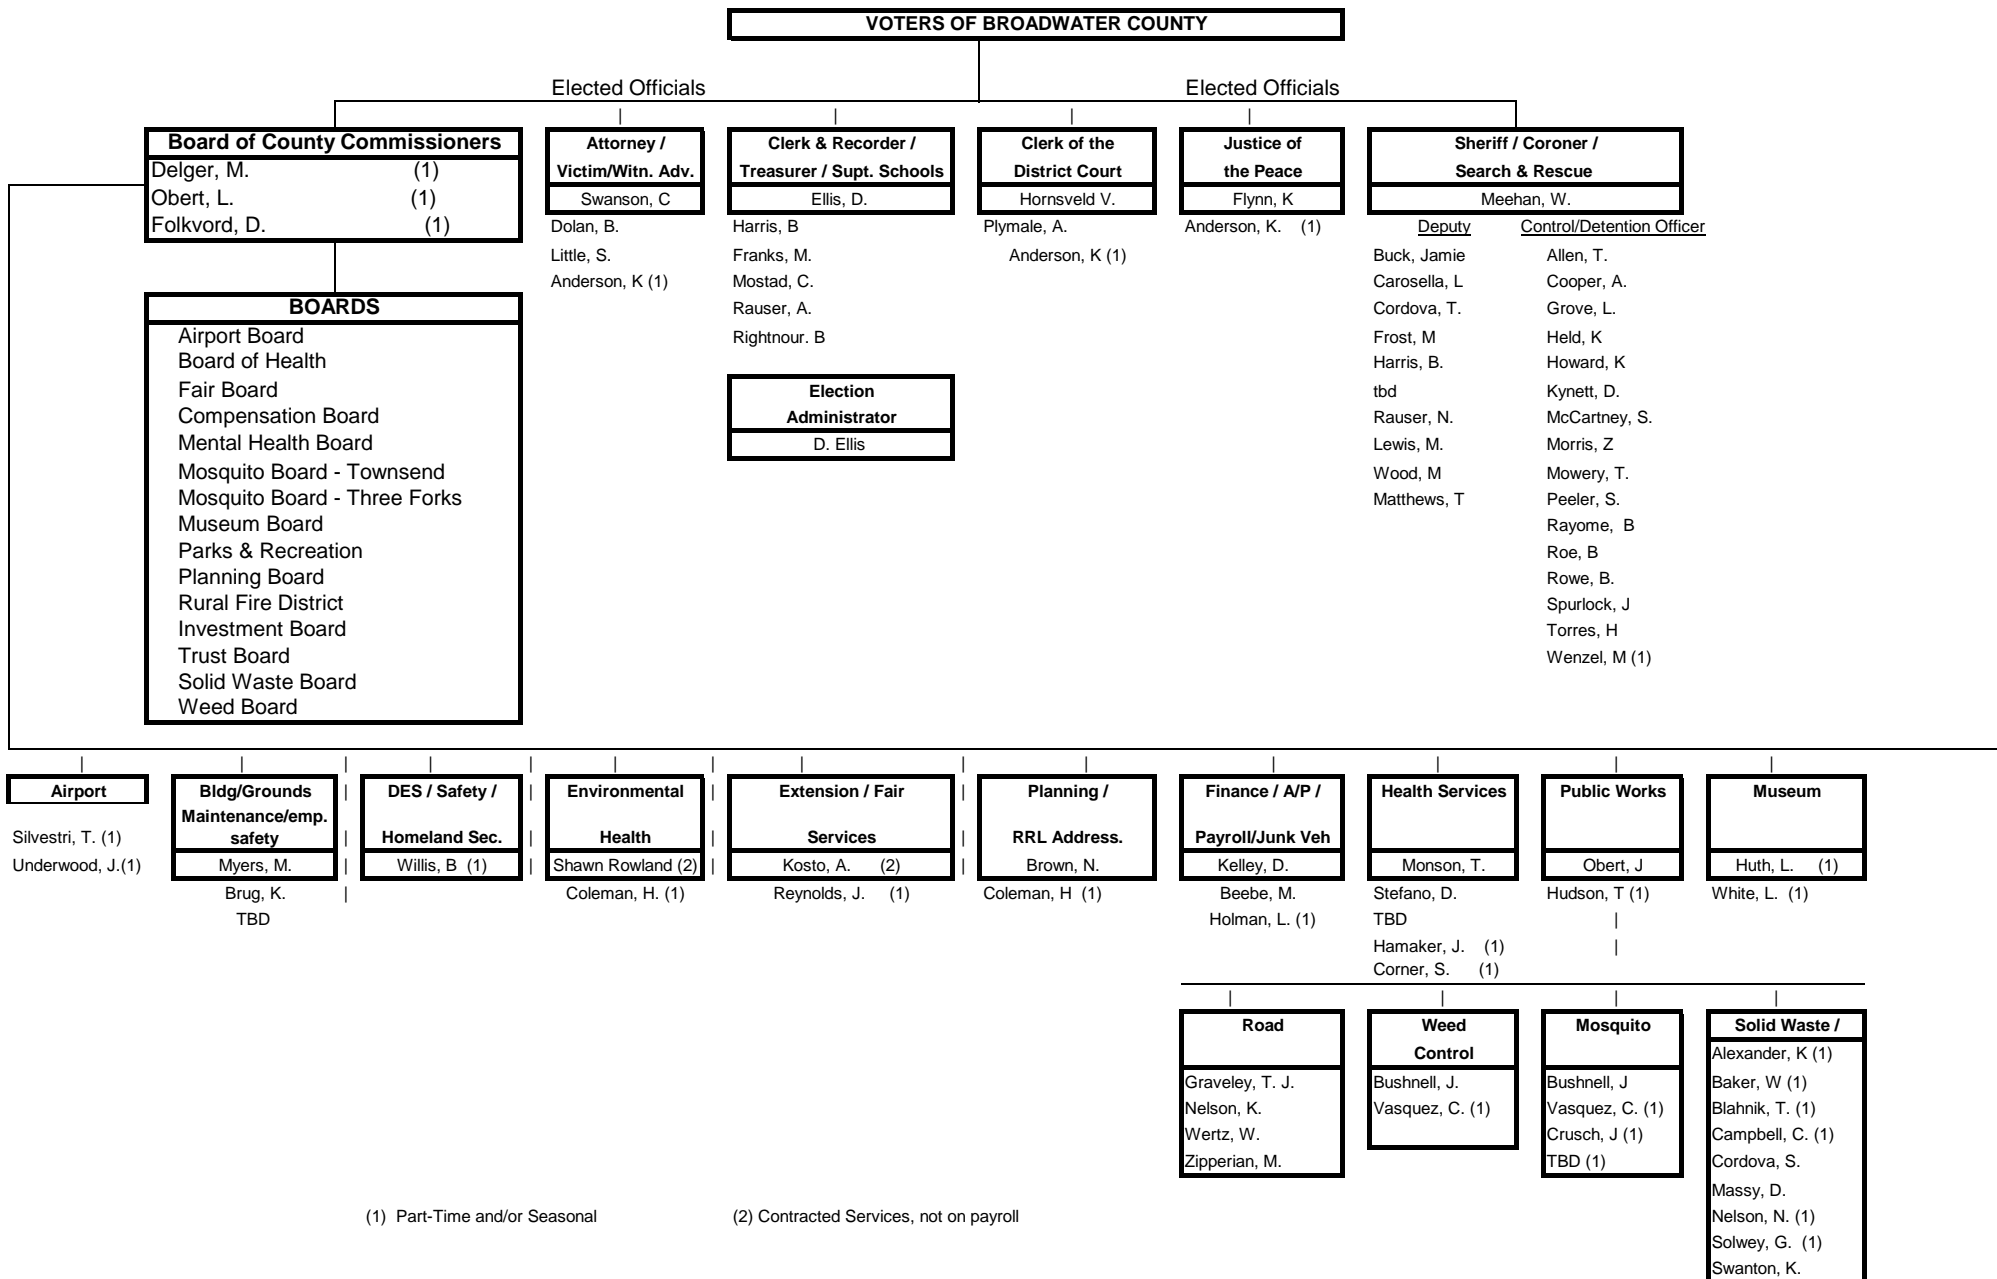

**BROADWATER COUNTY
ORGANIZATIONAL CHART**

8/27/2020

(1) Part-Time and/or Seasonal

(2) Contracted Services, not on payroll